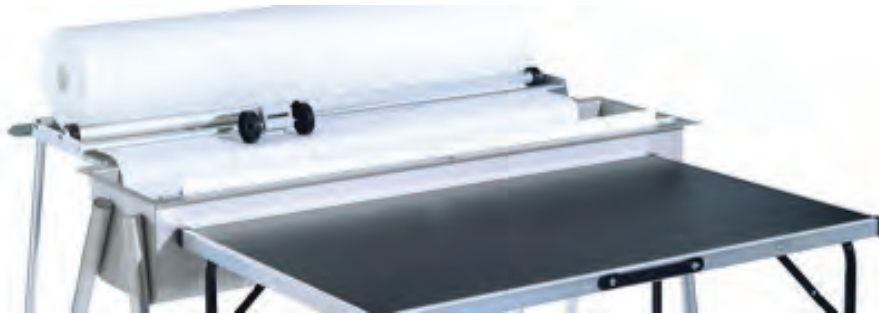

DURABLE & HYGIENIC
WALLCOVERING
YOU CAN CUSTOMIZE

VRP® WALL SYSTEM AQUA QUICK PASTING MACHINE

The Aqua Quick pasting machine has been specifically developed for the efficient handling of Vitrulan water-activated fabrics. *It is not suitable for applying standard dispersion adhesives.*

The pasting machine is equipped with an unwinding device for fabric rolls (with meter counter) and a dip tank to wet the adhesive-coated lengths of fabric. A microfiber wiper system ensures proper moistening of water-activated glass fabric.

Compared with conventional pasting machines, the Aqua Quick Pasting Machine *considerably reduces the installation time* and keeps clean-up to a minimum; simply drain the tank when you have finished.

The attached installation link, has been produced for Europe, the product and application is the *same for all Vitrulan US pre-pasted products*. The link below illustrates the features and benefits of the product.